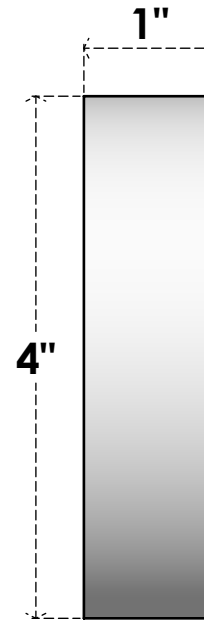

# ROSP040X040X100GRY12

4"W X 4"H X 1"P STANDARD GRAYSON SPIRAL ROSETTE WITH SQUARE EDGE,  
ARCHITECTURAL GRADE PVC

**FRONT**

**SIDE**

EKENA MILLWORK  
2300 WEST MAIN ST.  
CLARKSVILLE, TX 75426  
TOLL FREE: 866-607-0453  
WWW.EKENAMILLWORK.COM

#### NOTES

1. INSTALLATION TO BE COMPLETED IN ACCORDANCE WITH MANUFACTURER'S SPECIFICATIONS.
2. DRAWING MAY NOT BE TO SCALE
3. THIS DRAWING IS INTENDED FOR DESIGN AND PLANNING PURPOSES ONLY.
4. ALL INFORMATION CONTAINED HEREIN WAS CURRENT AT THE TIME OF DEVELOPMENT BUT MUST BE REVIEWED AND APPROVED BY THE PRODUCT MANUFACTURER TO BE CONSIDERED ACCURATE.
5. ARCHITECTURAL GRADE PVC PRODUCTS ARE MADE FROM EXPANDED CELLULAR PVC AND COME NATURALLY WHITE BUT MAY BE PAINTED