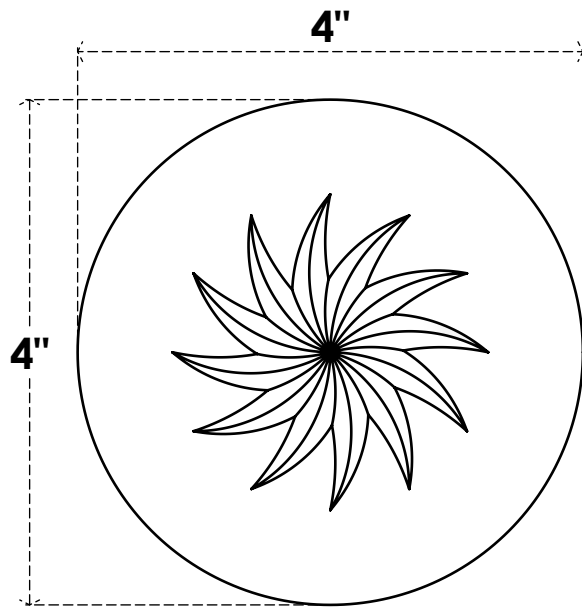

# ROSP040X040X100GRY12

4"W X 4"H X 1"P STANDARD GRAYSON SPIRAL ROSETTE WITH SQUARE EDGE,  
ARCHITECTURAL GRADE PVC

**FRONT**

**SIDE**

EKENA MILLWORK  
2300 WEST MAIN ST.  
CLARKSVILLE, TX 75426  
TOLL FREE: 866-607-0453  
WWW.EKENAMILLWORK.COM